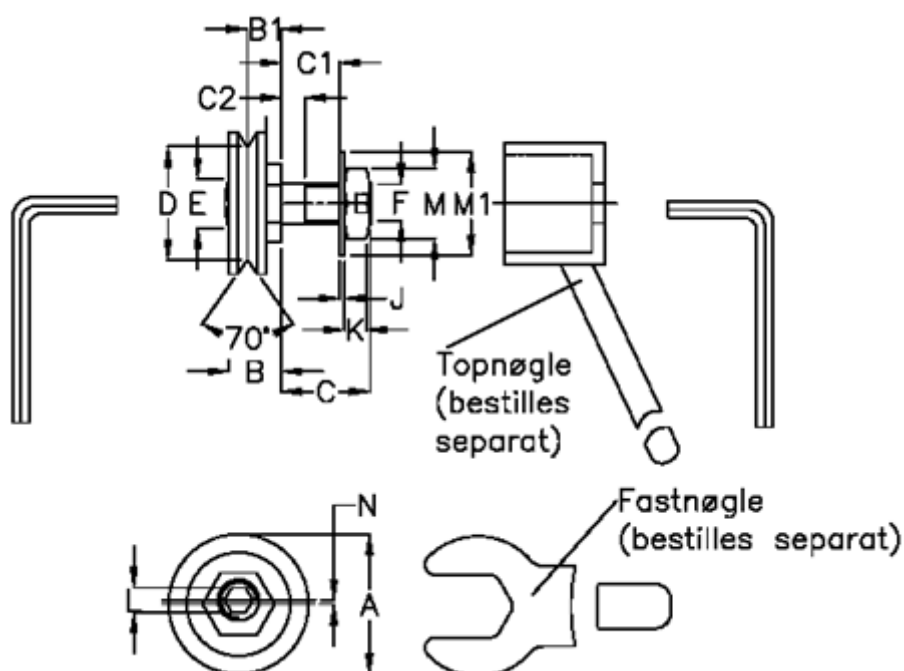

Article number: 0571512265

Description: Hepco GV3 bearing GLJ 265 E
Slimline With Long Stud

Measures

a = 26.5	F	= M8 x 1
B = 11.3	J	= 1.00
B1 = 6.8	K	= 5.0
C = 19	L	= 3.0
C1 = 13.0	M	= 13
C2 = 4.9	M1	= 17
D = 19.98	N	= 0.75
E = 10.0	Weight kg/1000	= 0.028